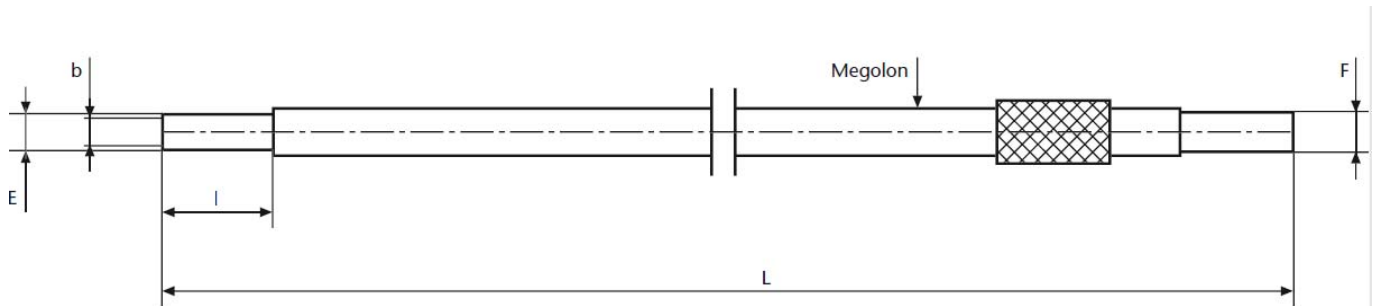

Flexible Light Guides, 1-branch

Flexible Light Guides, 1-branch – KL 1500 LCD, KL 2500 LCD