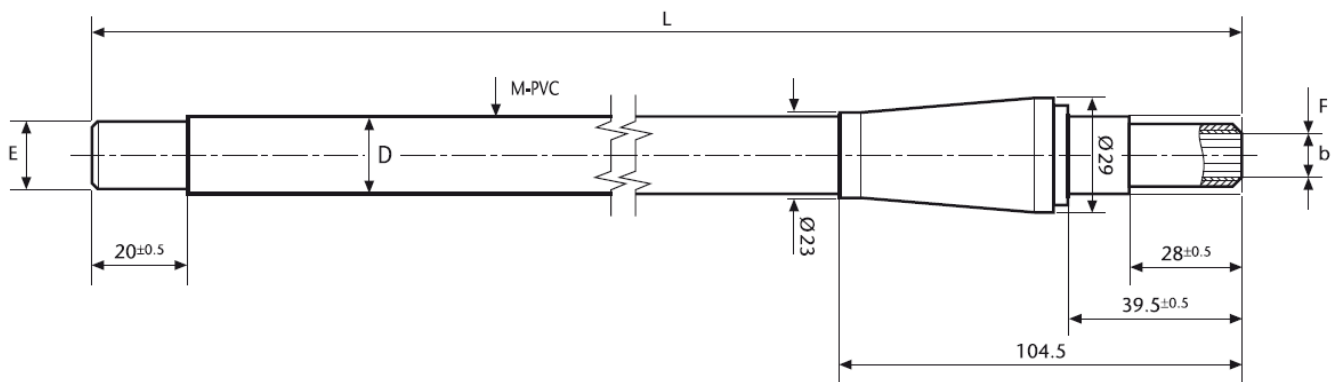

Flexible Light Guides, 1-branch – KL 2500 LCD only